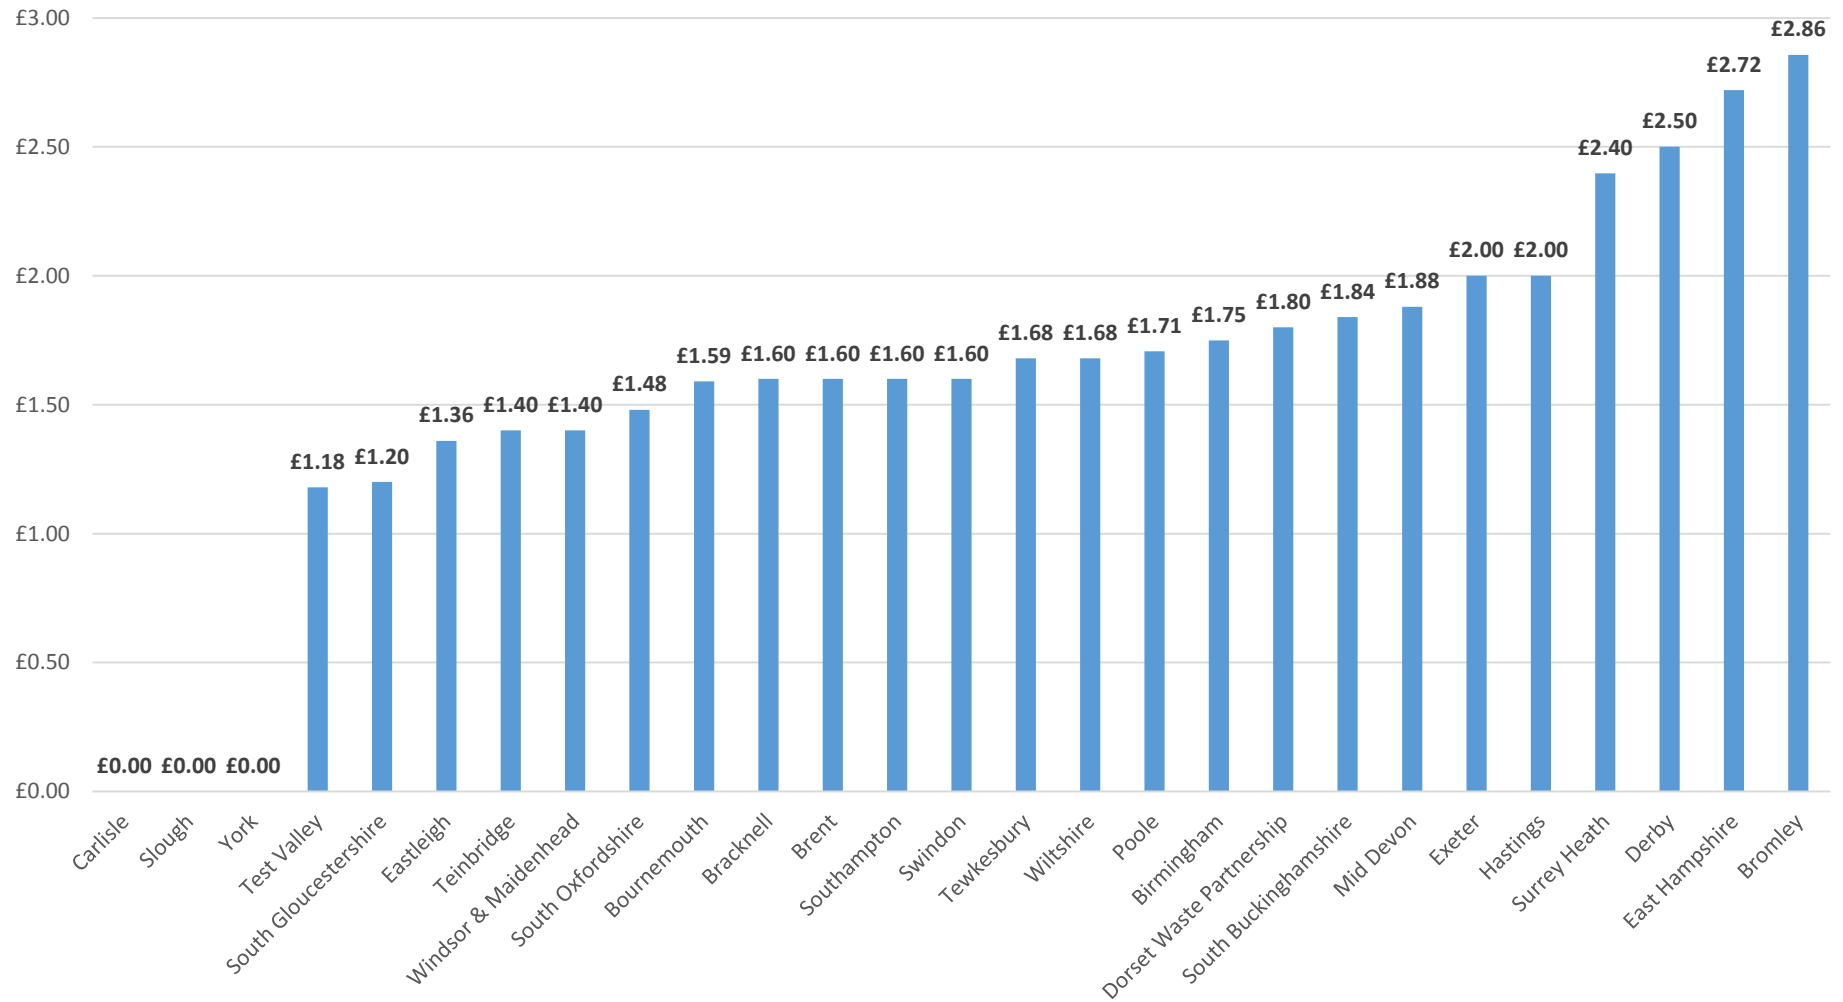

## Garden Waste Service - local authority cost per collection (2016/17)

## Annual garden waste charges for a wheeled bin (2016-17)